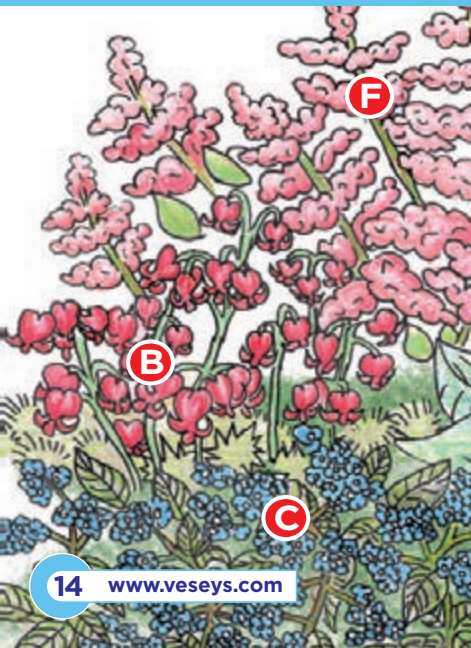

Silver Heart Brunnera

Bressingham Blue Hosta

Lily of the Valley

Mighty Pip Plume Astilbe

PERENNIAL SHADE GARDEN

Whether shaded by trees or buildings, gardening without full sunlight requires the right combination of plants. You can create breathtaking results in shade easily by choosing from our selection of easy-to-grow perennials that thrive in shade. By planting the complete Perennial Shade Garden Collection, you should have blooms most of the season. **Requires approx. 48sq. ft.**

• MID SPRING-LATE SUMMER

A Winterglow Pigsqueak 50647

VESEYS TOP PICK! *Bergenia cordifolia*. Thick, leathery leaves are almost cabbage-like and squeak when you rub them! A beautiful evergreen ground cover, leaves will take on a reddish hue over the winter and return to green in spring. All throughout the spring, clusters of alluring pink flowers will appear just above the foliage. An eclectic addition to rock gardens, borders, along walkways and even in containers. Height 12-15". Zones 3-8. No.1 root.