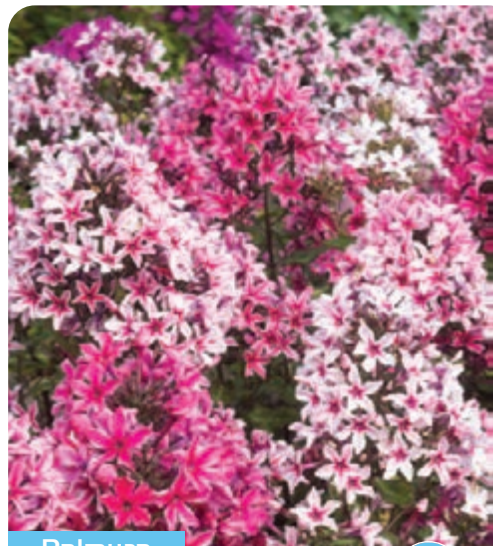

Palmyra Phlox