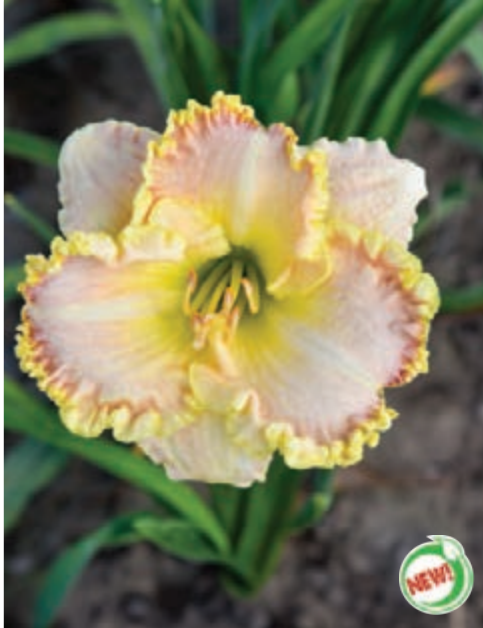

Singular Sensation Daylily

NEW FOR SPRING

Double Dandy Itoh Peony 55449

NEW! *Paeonia itoh*. A beautiful new Itoh Peony with strawberry pink, cup-shaped single flowers. The dark edging of the petals adds such drama and beauty. 'Double Dandy' is a vigorous grower with up to 50 flowers on a mature plant! 2-3 eye root.

Z 3-9 • HT 26-30" •

LATE SPR-EARLY SUM

1 pkg of 1 root: $69.95 • 2 pkgs: $62.95/pkg
3 pkgs: $59.45/pkg • 4+ pkgs: $55.95/pkg

Singular Sensation Daylily 52690

NEW! *Hemerocallis*. Big, 6 inch flowers are dramatically ruffled and so showy. Softest champagne-pink petals with a chartreuse throat and golden yellow highlights. A reliable rebloomer, with flowers appearing through to September! No.1 root.

Z 3-9 • HT 26-28" • • EARLY-MID SUM

1 pkg of 1 root: $31.95 • 2 pkgs: $28.95/pkg
3 pkgs: $27.35/pkg • 4+ pkgs: $25.75/pkg