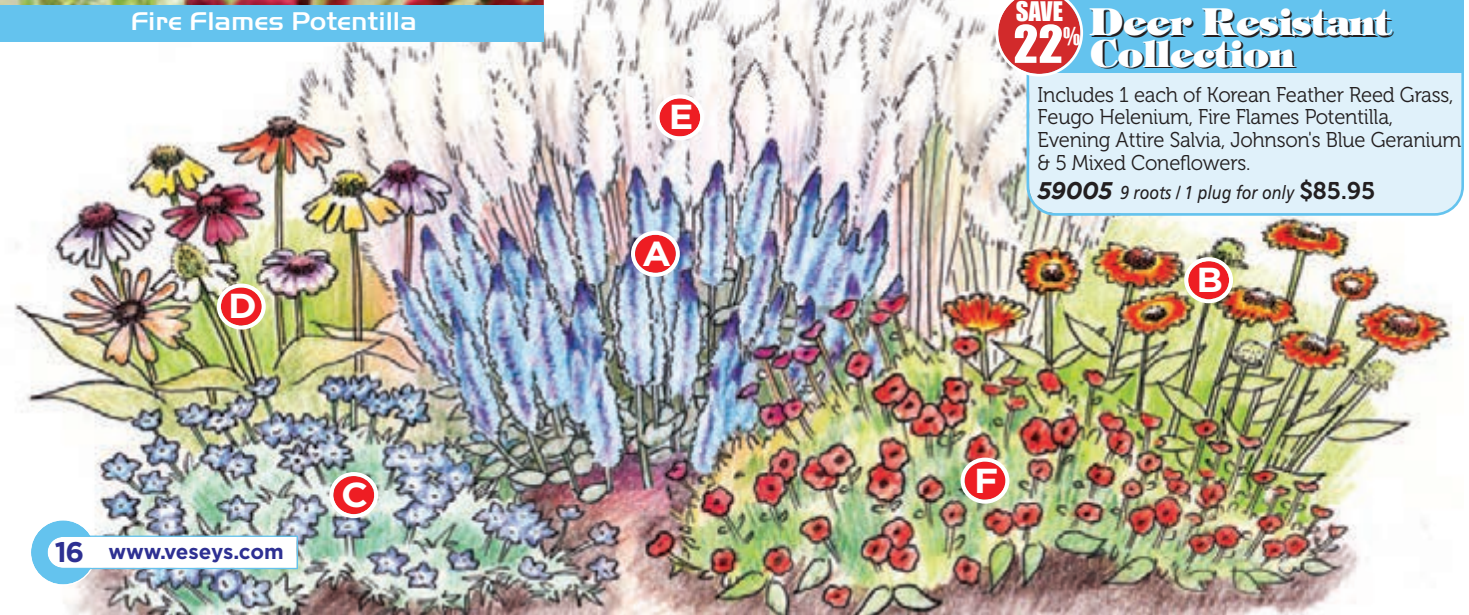

SAVE 22% Deer Resistant Collection

Includes 1 each of Korean Feather Reed Grass, Feugo Helenium, Fire Flames Potentilla, Evening Attire Salvia, Johnson's Blue Geranium & 5 Mixed Coneflowers.

59005 9 roots / 1 plug for only **$85.95**