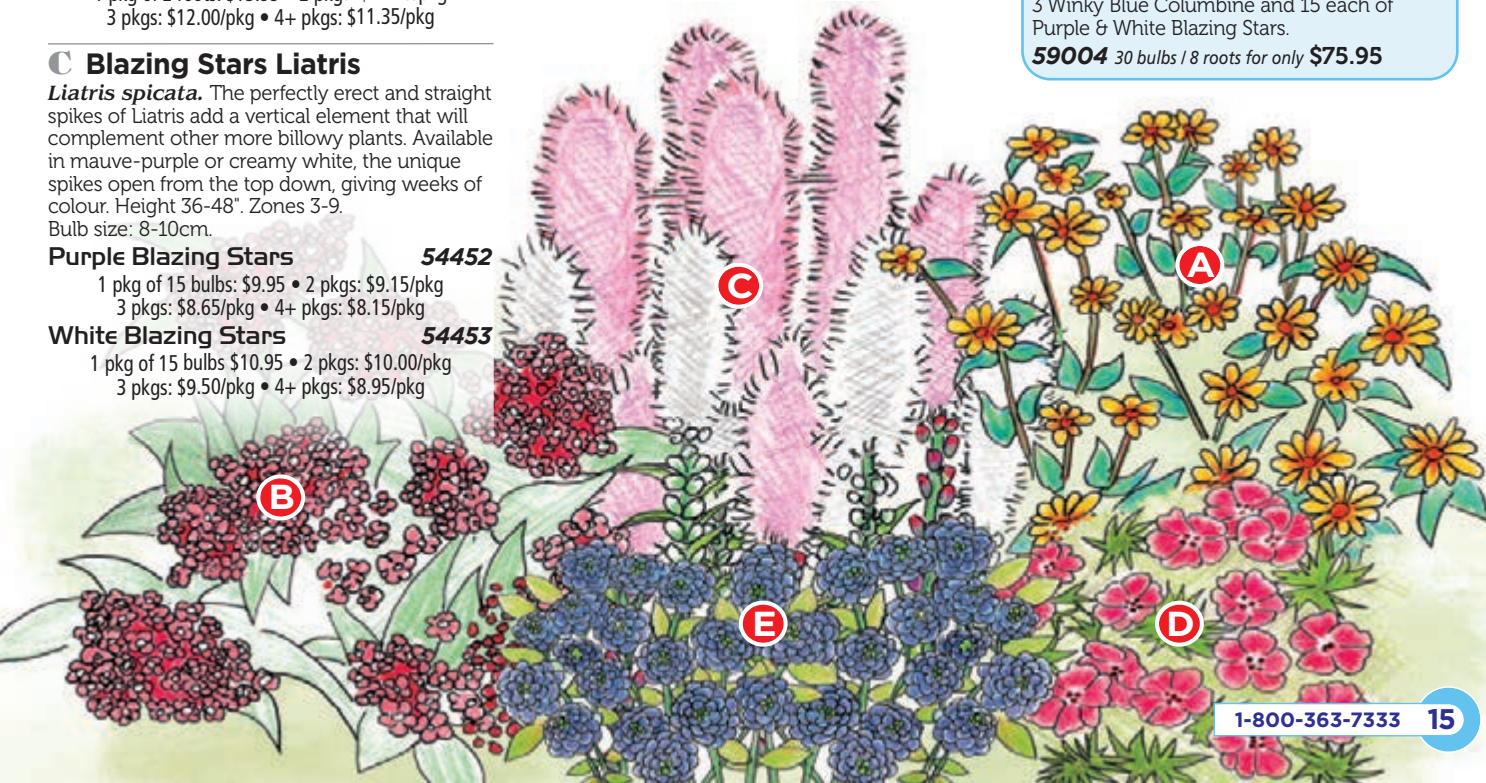

SAVE 22% Butterfly Garden Collection

1 Elke Geranium, 2 each of Soulmate Butterfly Flower & Venus False Sunflower, 3 Winky Blue Columbine and 15 each of Purple & White Blazing Stars.

59004 30 bulbs / 8 roots for only $75.95