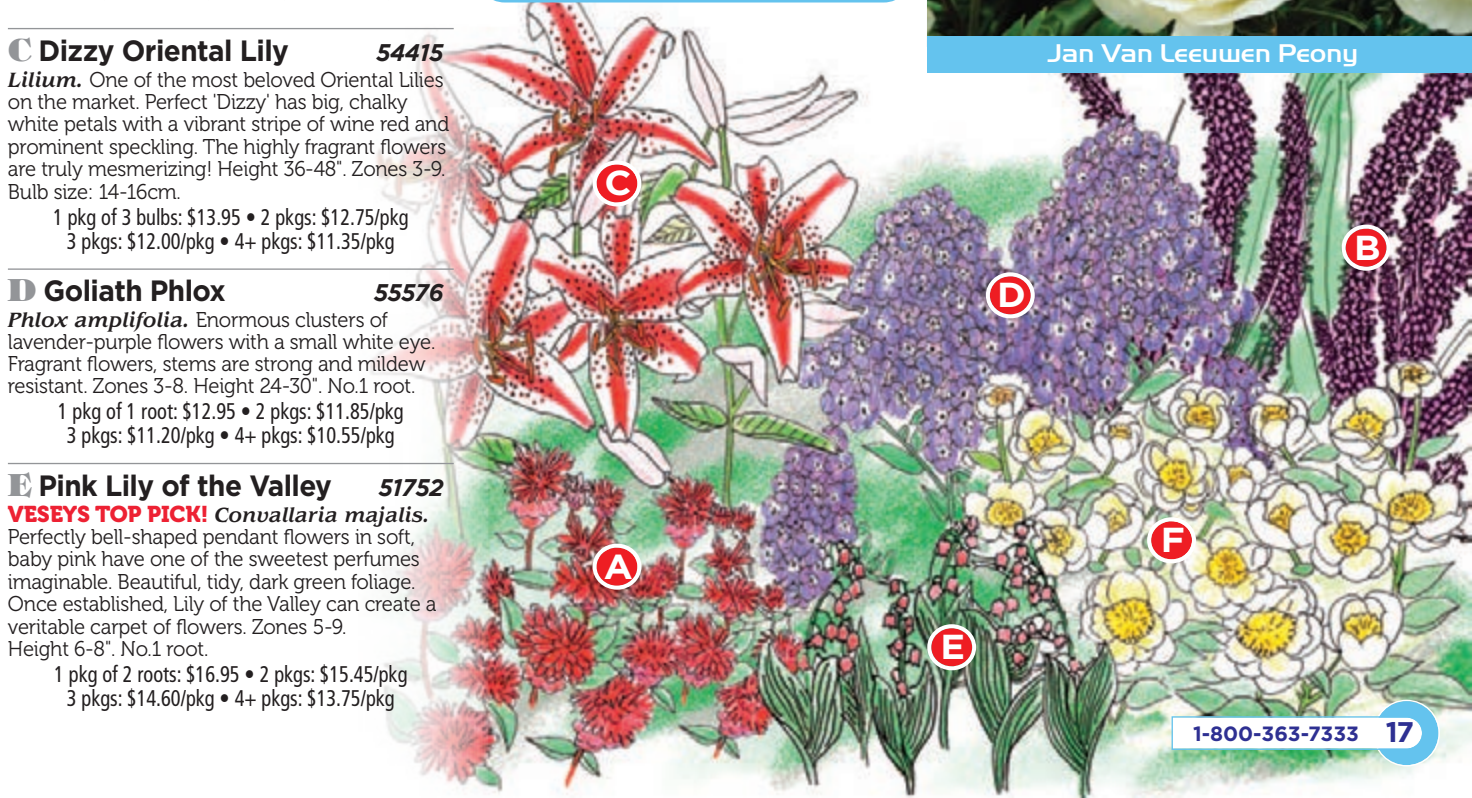

Fragrant Garden Collection

Includes 1 each of Goliath Phlox, Jan Van Leeuwen Peony, Bee Happy Bee Balm, Black Adder Licorice Agastache, 2 Pink Lily of the Valley & 3 Dizzy Oriental Lily.

59139 6 roots / 3 bulbs for only $72.95